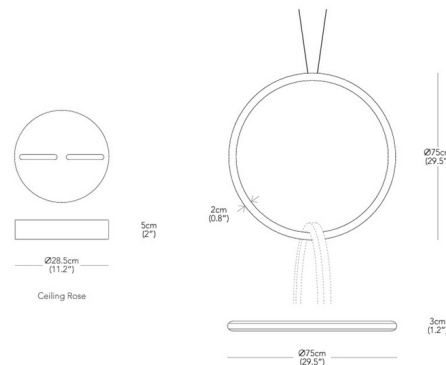

Description

The Circus 750 Pendant, designed by Resident Studio, is a remarkable, theatrical and truly flexible system of interconnected rings. Each ring projects an elegantly diffused warm LED light source outwards around a 360 degree plane. The revolutionary piece is available with two, three, or four rings. Both the Brass and Black finish pendants include a Matte Black aluminum canopy. Includes a 24V DC driver, dimmable with a 0-10V dimmer.

Specifications

COLOR	N/A
BODY FINISH	Brass
WATTAGE	172.8W
DIMMER	0-10V
DIMENSIONS	29.5"W x 88.6"H
INTEGRATED LED MODULE	3 x LED/57.6W/120V LED
COUNTRY OF ORIGIN	New Zealand

Technical Information

PRODUCT DIMENSIONS	Cord Length: 12" minimum - 196.9" maximum
LAMP LIFE	50000 hours
COLOR RENDERING	95 CRI
LAMP COLOR	3000K
LUMENS/WATT	360.00
LUMINOUS FLUX	20736 lumens

Shown in brass

CLICK TO VIEW PRODUCT

Notes: