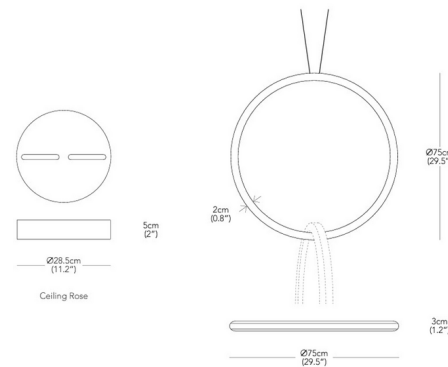

CLICK TO VIEW PRODUCT

Notes: