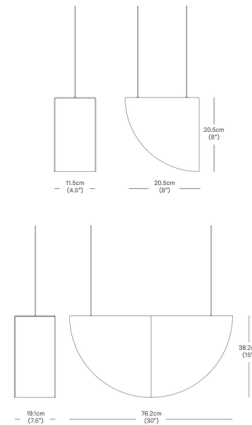

### Specifications

COLOR . . . . . White  
BODY FINISH . . . . . Dark Bronze  
WATTAGE . . . . . 6W  
DIMMER . . . . . Low Voltage Electronic  
DIMENSIONS . . . . . 8"W x 8"H x 4.5"D  
INTEGRATED LED MODULE . . . . . 1 x LED/6W/120V LED  
COUNTRY OF ORIGIN . . . . . New Zealand