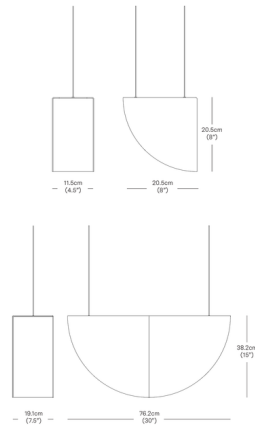

Specifications

COLOR White
BODY FINISH Dark Bronze
WATTAGE 6W
DIMMER Low Voltage Electronic
DIMENSIONS 8"W x 8"H x 4.5"D
INTEGRATED LED MODULE 1 x LED/6W/120V LED
COUNTRY OF ORIGIN New Zealand

Technical Information

LAMP LIFE 50000 hours
COLOR RENDERING 95 CRI
LAMP COLOR 2700K
LUMENS/WATT 56.00
LUMINOUS FLUX 336 lumens

Shown in dark bronze / white

CLICK TO VIEW PRODUCT

Notes: