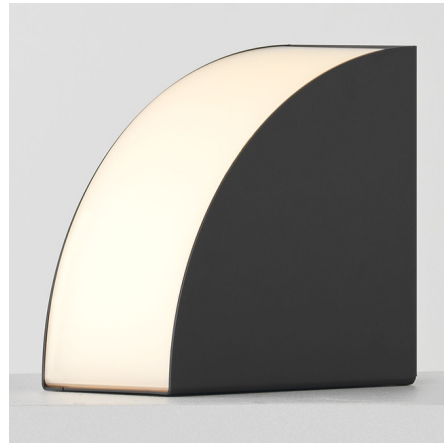

Lightology

lightology.com
866-954-4489
05-25-26

Project: _____

Company: _____

Location: _____ Fixture Type: _____

SPEC #: **RSL1339338**

Approved On: _____ Approved By: _____

Phase Table Lamp By Resident Lighting

Description

The Phase Table Lamp draws inspiration from the phases of the moon to create an intriguing contrast between shadow and luminosity. The lamp's metal body is complemented by a curving acrylic diffuser with a subtle linen texture to produce softly diffused, warm illumination. Touch dimmer switch located on cord.

Shown in dark bronze

Specifications

COLOR	N/A
BODY FINISH	Dark Bronze
WATTAGE	6W
DIMMER	Included
DIMENSIONS	8.2"W x 8.3"H x 4.5"D
INTEGRATED LED MODULE	1 x LED/6W/120V LED
COUNTRY OF ORIGIN	New Zealand

Technical Information

PRODUCT DIMENSIONS	Cord Length: 80.7"
LAMP LIFE	50000 hours
COLOR RENDERING	95 CRI
LAMP COLOR	2700K
LUMENS/WATT	56.00
LUMINOUS FLUX	336 lumens

CLICK TO VIEW PRODUCT

Notes: