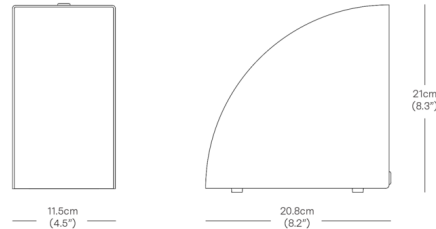

Shown in dark bronze

Specifications

COLOR	N/A
BODY FINISH	Dark Bronze
WATTAGE	6W
DIMMER	Included
DIMENSIONS	8.2"W x 8.3"H x 4.5"D
INTEGRATED LED MODULE	1 x LED/6W/120V LED
COUNTRY OF ORIGIN	New Zealand

Technical Information

PRODUCT DIMENSIONS	Cord Length: 80.7"
LAMP LIFE	50000 hours
COLOR RENDERING	95 CRI
LAMP COLOR	2700K
LUMENS/WATT	56.00
LUMINOUS FLUX	336 lumens

CLICK TO VIEW PRODUCT

Notes: