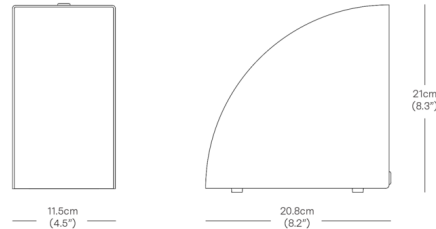

Shown in dark bronze

Specifications

COLOR N/A
BODY FINISH Dark Bronze
WATTAGE 6W
DIMMER Included
DIMENSIONS 8.2"W x 8.3"H x 4.5"D
INTEGRATED LED MODULE 1 x LED/6W/120V LED
COUNTRY OF ORIGIN New Zealand

Technical Information

PRODUCT DIMENSIONS Cord Length: 80.7"
LAMP LIFE 50000 hours
COLOR RENDERING 95 CRI
LAMP COLOR 2700K
LUMENS/WATT 56.00
LUMINOUS FLUX 336 lumens

CLICK TO VIEW PRODUCT

Notes: