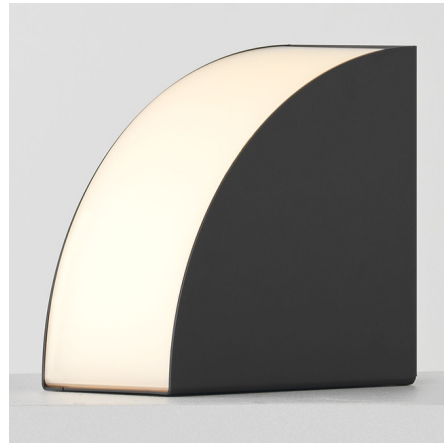

Lightology

lightology.com
866-954-4489
04-09-26

Project: _____

Company: _____

Location: _____ Fixture Type: _____

SPEC #: **RSL1339338**

Approved On: _____ Approved By: _____

Phase Table Lamp By Resident Lighting

Description

The Phase Table Lamp draws inspiration from the phases of the moon to create an intriguing contrast between shadow and luminosity. The lamp's metal body is complemented by a curving acrylic diffuser with a subtle linen texture to produce softly diffused, warm illumination. Touch dimmer switch located on cord.

Shown in dark bronze

Specifications

COLOR N/A
BODY FINISH Dark Bronze
WATTAGE 6W
DIMMER Included
DIMENSIONS 8.2"W x 8.3"H x 4.5"D
INTEGRATED LED MODULE 1 x LED/6W/120V LED
COUNTRY OF ORIGIN New Zealand

Technical Information

PRODUCT DIMENSIONS Cord Length: 80.7"
LAMP LIFE 50000 hours
COLOR RENDERING 95 CRI
LAMP COLOR 2700K
LUMENS/WATT 56.00
LUMINOUS FLUX 336 lumens

CLICK TO VIEW PRODUCT

Notes: