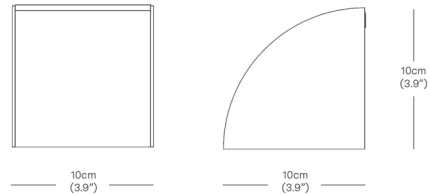

Shown in dark bronze

Specifications

COLOR	N/A
BODY FINISH	Dark Bronze
WATTAGE	3W
DIMMER	Low Voltage Electronic
DIMENSIONS	3.9"W x 3.9"H x 3.9"D
INTEGRATED LED MODULE	1 x LED/3W/120V LED
COUNTRY OF ORIGIN	New Zealand