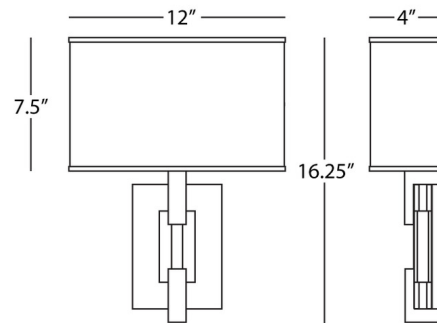

By Robert Abbey

Description

The Lincoln Wall Sconce brings a handsome, ethereal look to your interior space. The smooth metal frame grips a rectangular crystal accents and is topped with a hardback rectangle shade.

Shown in polished nickel / pearl dupioni

Specifications

COLOR Pearl Dupioni
BODY FINISH Polished Nickel
WATTAGE 14W
DIMMER Standard 120V
DIMENSIONS 12"W x 16.25"H x 4"D
BULB NOT INCLUDED 2 x B10/Candelabra (E12)/7W/120V LED