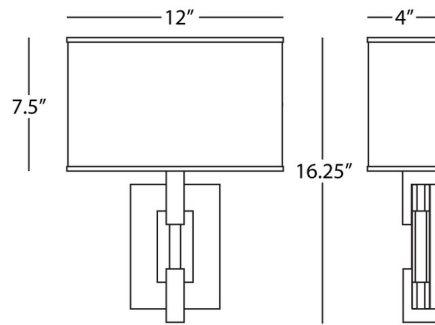

### Specifications

COLOR	Pearl Dupioni
BODY FINISH	Polished Nickel
WATTAGE	14W
DIMMER	Standard 120V
DIMENSIONS	12"W x 16.25"H x 4"D
BULB NOT INCLUDED	2 x B10/Candelabra (E12)/7W/120V LED

CLICK TO VIEW PRODUCT