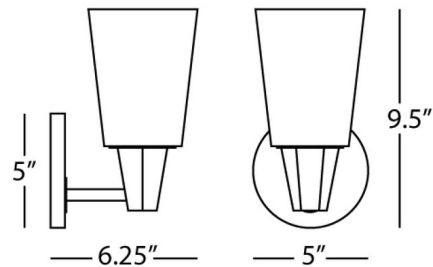

### Description

The Wheatley Plug-in Wall Sconce is inspired by mid 19th century English structures. The smooth frame holds elongated tapered glass shades that cast light across your room. On/Off rocker switch is located on the cord when installed as a plug-in sconce.

### Specifications

COLOR . . . . . Clear  
BODY FINISH . . . . . Modern Brass  
WATTAGE . . . . . 9W  
DIMMER . . . . . Standard 120V  
DIMENSIONS . . . . . 5"W x 9.5"H x 6.25"D  
BULB NOT INCLUDED . . . . . 1 x Edison ST-Shape/Medium (E26)/9W/120V LED

### Technical Information

PRODUCT DIMENSIONS . . . . . Cord: 96"

CLICK TO VIEW PRODUCT

Notes: