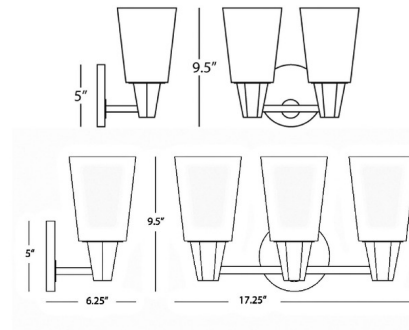

By Robert Abbey

Description

The Wheatley Wall Sconce is inspired by mid 19th century English structures. The smooth frame holds elongated tapered glass shades that cast light across your room.

Shown in modern brass / clear

Specifications

COLOR Clear
BODY FINISH Modern Brass
WATTAGE 27W
DIMMER Standard 120V
DIMENSIONS 17.25"W x 9.5"H x 6.25"D
BULB NOT INCLUDED 3 x Edison ST-Shape/Medium (E26)/9W/120V LED

CLICK TO VIEW PRODUCT