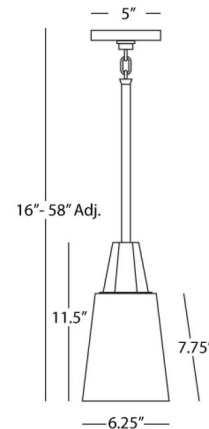

Shown in polished chrome / clear

Specifications

COLOR	Clear
BODY FINISH	Polished Chrome
WATTAGE	9W
DIMMER	Standard 120V
DIMENSIONS	6.25"W x 11.5"H
BULB NOT INCLUDED	1 x Edison ST-Shape/Medium (E26)/9W/120V LED

Technical Information

PRODUCT DIMENSIONS Downrods: One 6" and Three 12" Included

CLICK TO VIEW PRODUCT

Notes: