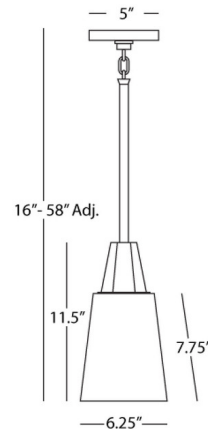

By Robert Abbey

Description

The Wheatley Pendant is inspired by mid 19th century English structures. The smooth frame holds an elongated, tapered glass shade that casts warm shadows of light across your room.

Shown in polished chrome / clear

Specifications

COLOR	Clear
BODY FINISH	Polished Chrome
WATTAGE	9W
DIMMER	Standard 120V
DIMENSIONS	6.25"W x 11.5"H
BULB NOT INCLUDED	1 x Edison ST-Shape/Medium (E26)/9W/120V LED

Technical Information

PRODUCT DIMENSIONS Downrods: One 6" and Three 12" Included

CLICK TO VIEW PRODUCT

Notes: