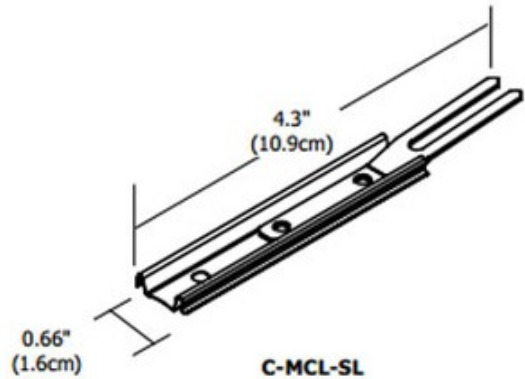

BRAND PureEdge Lighting

DESCRIPTION

The Cirrus Channel Locking Slide Clip locks Cirrus Channel in place on ceiling. For use with Edge Lighting Cirrus Channel products.

SHADE COLOR	N/A
BODY FINISH	N/A
WATTAGE	N/A
DIMMER	N/A
DIMENSIONS	4.3"L x 0.7"W
LAMP	N/A