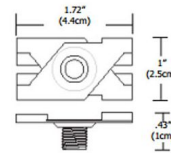

By PureEdge Lighting

Description

Cirrus Channel Drop Ceiling T-Bar Clip mounts to Cirrus Channel for installation to a T-Bar grid ceiling. To be used with 9/16 and 15/16 inch T-Bar grid in combination with Cirrus Channel products that mount directly to the ceiling.

Shown in black

Specifications

COLOR	N/A
BODY FINISH	Black
WATTAGE	N/A
DIMMER	N/A
DIMENSIONS	1.7\"W x 0.4\"H x 1\"D
BULB	N/A

CLICK TO VIEW PRODUCT

Notes: