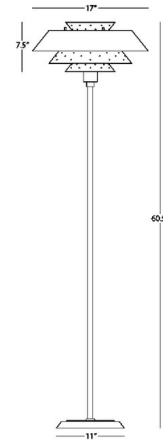

CLICK TO VIEW PRODUCT

Notes: