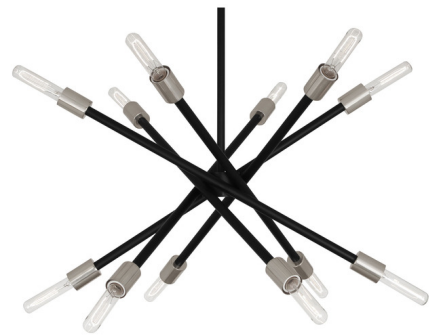

Lightology

lightology.com
866-954-4489
07-10-26

Project: _____

Company: _____

Location: _____ Fixture Type: _____

SPEC #: **RAB1341518**

Approved On: _____ Approved By: _____

Thatcher Chandelier By Robert Abbey

Description

The Thatcher Chandelier brings a sleek, modern look to your interior space. The dual toned frame holds bare bulbs that cast light across your room. Use with a variety of medium base bulbs, 60 watts max, to create your own unique look. Compatible with sloped ceilings.

Specifications

COLOR	Clear
BODY FINISH	Polished Nickel / Matte Black
WATTAGE	108W
DIMMER	Standard 120V
DIMENSIONS	25.75"W x 16.5"H
BULB NOT INCLUDED	12 x T10/Medium (E26)/9W/120V LED
OTHER BULB OPTIONS	12 x A19/Medium (E26)/120V Incandescent 12 x A19/Medium (E26)/120V LED 12 x T10/Medium (E26)/120V LED

Technical Information

PRODUCT DIMENSIONS Downrods: One 6" and Three 12" Included

Shown in polished nickel / matte black / clear

CLICK TO VIEW PRODUCT

Notes: