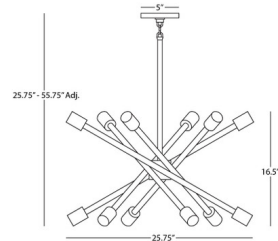

By Robert Abbey

Description

The Thatcher Chandelier brings a sleek, modern look to your interior space. The dual toned frame holds bare bulbs that cast light across your room. Use with a variety of medium base bulbs, 60 watts max, to create your own unique look. Compatible with sloped ceilings.

Specifications

COLOR	Clear
BODY FINISH	Polished Nickel / Matte Black
WATTAGE	108W
DIMMER	Standard 120V
DIMENSIONS	25.75"W x 16.5"H
BULB NOT INCLUDED	12 x T10/Medium (E26)/9W/120V LED
OTHER BULB OPTIONS	12 x A19/Medium (E26)/120V Incandescent 12 x A19/Medium (E26)/120V LED 12 x T10/Medium (E26)/120V LED

Technical Information

PRODUCT DIMENSIONS Downrods: One 6" and Three 12" Included

Shown in polished nickel / matte black / clear

CLICK TO VIEW PRODUCT

Notes: