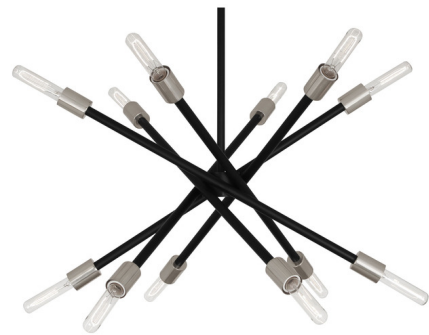

By Robert Abbey

Description

The Thatcher Chandelier brings a sleek, modern look to your interior space. The dual toned frame holds bare bulbs that cast light across your room. Use with a variety of medium base bulbs, 60 watts max, to create your own unique look. Compatible with sloped ceilings.

Specifications

COLOR	Clear
BODY FINISH	Polished Nickel / Matte Black
WATTAGE	108W
DIMMER	Standard 120V
DIMENSIONS	25.75"W x 16.5"H
BULB NOT INCLUDED	12 x T10/Medium (E26)/9W/120V LED
OTHER BULB OPTIONS	12 x A19/Medium (E26)/120V Incandescent 12 x A19/Medium (E26)/120V LED 12 x T10/Medium (E26)/120V LED

Technical Information

PRODUCT DIMENSIONS Downrods: One 6" and Three 12" Included

Shown in polished nickel / matte black / clear

CLICK TO VIEW PRODUCT

Notes: