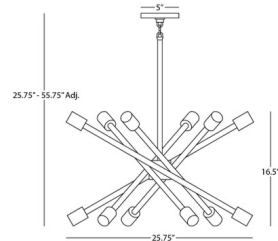

Description

The Thatcher Chandelier brings a sleek, modern look to your interior space. The dual toned frame holds bare bulbs that cast light across your room. Use with a variety of medium base bulbs, 60 watts max, to create your own unique look. Compatible with sloped ceilings.

Specifications

COLOR	Clear
BODY FINISH	Polished Nickel / Matte Black
WATTAGE	108W
DIMMER	Standard 120V
DIMENSIONS	25.75"W x 16.5"H
BULB NOT INCLUDED	12 x T10/Medium (E26)/9W/120V LED
OTHER BULB OPTIONS	12 x A19/Medium (E26)/120V Incandescent 12 x A19/Medium (E26)/120V LED 12 x T10/Medium (E26)/120V LED

Technical Information

PRODUCT DIMENSIONS Downrods: One 6" and Three 12" Included

Shown in polished nickel / matte black / clear

CLICK TO VIEW PRODUCT

Notes: