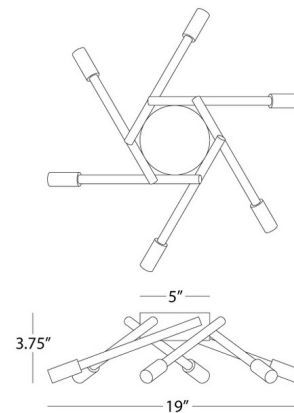

Shown in polished nickel / matte black