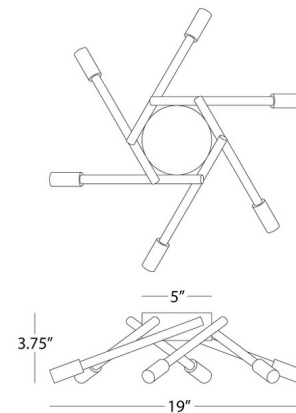

Shown in polished nickel / matte black