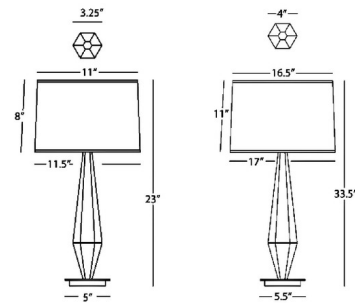

### Description

The Wheatley Table Lamp is inspired by mid 19th century English structures. The decorative, slim frame holds a tapered drum shaped fabric shade that casts gently diffused light across the room. Full range dimmer is located on the cord. Note: Warm Brass is not available in the 23 inch size.

### Specifications

COLOR . . . . . Ascot White  
BODY FINISH . . . . . Deep Patina Bronze  
WATTAGE . . . . . 27W  
DIMMER . . . . . Included  
DIMENSIONS . . . . . 17"W x 33.5"H  
BULB NOT INCLUDED . . . . . 1 x A19/Medium (E26)/27W/120V LED