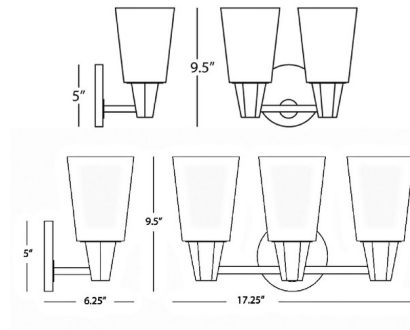

### Description

The Wheatley Wall Sconce is inspired by mid 19th century English structures. The smooth frame holds elongated tapered glass shades that cast light across your room.

Shown in deep patina bronze / clear

### Specifications

COLOR . . . . . Clear  
BODY FINISH . . . . . Deep Patina Bronze  
WATTAGE . . . . . 18W  
DIMMER . . . . . Standard 120V  
DIMENSIONS . . . . . 11"W x 9.5"H x 6.25"D  
BULB NOT INCLUDED . . . . . 2 x Edison ST-Shape/Medium (E26)/9W/120V LED

### Technical Information

PRODUCT DIMENSIONS . . . . . Cord: 96"

CLICK TO VIEW PRODUCT

Notes: