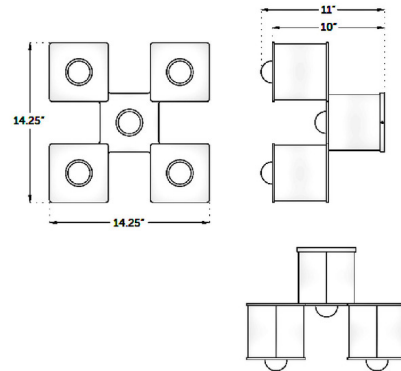

By Studio Dunn

Description

The Tetra V Ceiling Semi Flush Light brings a bold, striking geometry to your interior space. Each of the five dual toned, cube shaped housings is sandwiched between two square plates, creating a contemporary piece that casts warm shadows of light across your room.

Shown in brushed brass / black poppy

Specifications

COLOR	Black Poppy
BODY FINISH	Brushed Brass
WATTAGE	45W
DIMMER	Standard 120V
DIMENSIONS	14.25\"W x 11\"H x 14.25\"D
BULB NOT INCLUDED	5 x A19/Medium (E26)/9W/120V LED
COUNTRY OF ORIGIN	United States