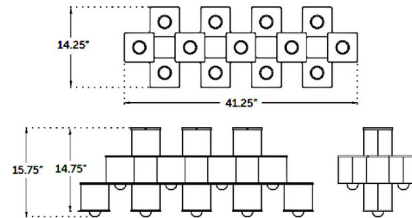

By Studio Dunn

Description

The Tetra XVI Ceiling Semi Flush Light brings a bold, striking geometry to your interior space. Each of the dual toned, cube shaped housings is sandwiched between two square plates, creating a contemporary piece that casts warm shadows of light across your room.

Shown in brushed nickel / black poppy

Specifications

COLOR Black Poppy
BODY FINISH Brushed Nickel
WATTAGE 117W
DIMMER Standard 120V
DIMENSIONS 41.25\"W x 15.75\"H x 14.25\"D
BULB NOT INCLUDED 13 x A19/Medium (E26)/9W/120V LED
COUNTRY OF ORIGIN United States