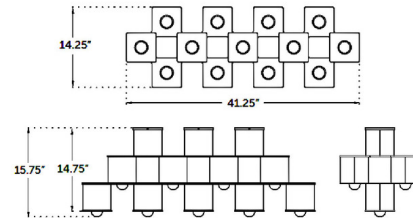

By Studio Dunn

Description

The Tetra XVI Ceiling Semi Flush Light brings a bold, striking geometry to your interior space. Each of the dual toned, cube shaped housings is sandwiched between two square plates, creating a contemporary piece that casts warm shadows of light across your room.

Shown in brushed nickel / black poppy

Specifications

COLOR	Black Poppy
BODY FINISH	Brushed Nickel
WATTAGE	117W
DIMMER	Standard 120V
DIMENSIONS	41.25\"W x 15.75\"H x 14.25\"D
BULB NOT INCLUDED	13 x A19/Medium (E26)/9W/120V LED
COUNTRY OF ORIGIN	United States