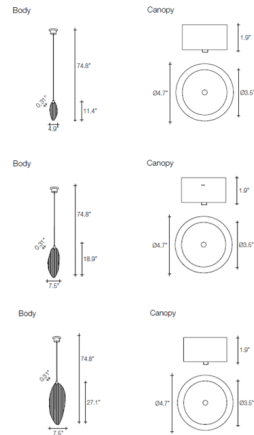

Description

The Harpe Pendant was inspired by the days designer Christian Lava spent watching clouds and looking for shapes in their forms. On days where a thick blanket of clouds covered the sky, sunlight would poke through in long rays reminiscent of a harp's strings. Harpe evokes this memory with an irregular, organic frame accented by vertical rods that create a striped pattern of shadows.

Shown in white / matte black nickel

Specifications

COLOR Matte Black Nickel
 BODY FINISH White
 WATTAGE 2.1W
 DIMMER Standard 120V
 DIMENSIONS 4.9"W x 11.4"H x 0.3"D
 INTEGRATED LED MODULE 1 x LED/2.1W/120V LED

Technical Information

PRODUCT DIMENSIONS Canopy: 4.7" diameter
 COLOR RENDERING 90 CRI
 LAMP COLOR 3000K
 LUMENS/WATT 112.86
 LUMINOUS FLUX 237 lumens

CLICK TO VIEW PRODUCT

Notes: