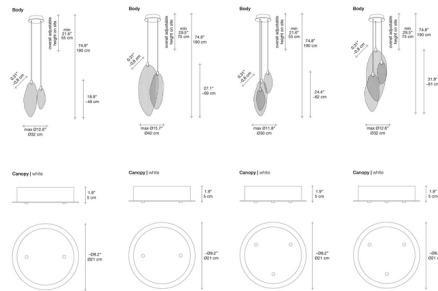

Specifications

COLOR Matte Black Nickel
 BODY FINISH White
 WATTAGE 4.2W
 DIMMER Standard 120V
 DIMENSIONS 12.6"W x 18.9"H
 INTEGRATED LED MODULE 2 x LED/2.1W/120V LED

Technical Information

COLOR RENDERING 90 CRI
 LAMP COLOR 3000K
 LUMENS/WATT 225.71
 LUMINOUS FLUX 474 lumens

Shown in white / matte black nickel

CLICK TO VIEW PRODUCT

Notes: