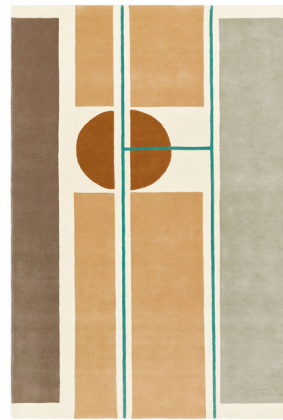

Lightology

lightology.com
866-954-4489
07-08-26

Project: _____

Company: _____

Location: _____ Fixture Type: _____

SPEC #: **TOU1341851**

Approved On: _____ Approved By: _____

Colagem Rug

By Toulemonde Bochart

Description

Noel Marinho's Colagem Rug is the fruit of his research into collages of shapes and colors. His papers have given rise to numerous paintings, and this carpet is one such representation. The Colagem is hand-tufted in pure New Zealand Wool, a naturally resilient material that ensures excellent durability and ease of maintenance. Perfect for a contemporary home.

Shown in beige

Specifications

COLOR	N/A
BODY FINISH	Beige
WATTAGE	N/A
DIMMER	N/A
DIMENSIONS	118"L x 78.74"W
BULB	N/A

CLICK TO VIEW PRODUCT

Notes: