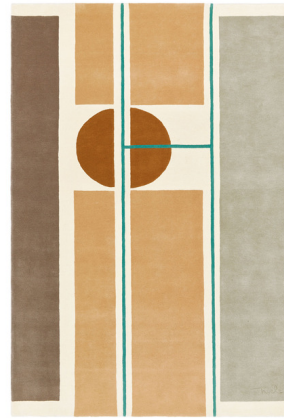

Lightology

lightology.com
866-954-4489
04-24-26

Project: _____

Company: _____

Location: _____ Fixture Type: _____

SPEC #: **TOU1341851**

Approved On: _____ Approved By: _____

Colagem Rug

By Toulemonde Bochart

Description

Noel Marinho's Colagem Rug is the fruit of his research into collages of shapes and colors. His papers have given rise to numerous paintings, and this carpet is one such representation. The Colagem is hand-tufted in pure New Zealand Wool, a naturally resilient material that ensures excellent durability and ease of maintenance. Perfect for a contemporary home.

Shown in beige

Specifications

COLOR	N/A
BODY FINISH	Beige
WATTAGE	N/A
DIMMER	N/A
DIMENSIONS	118"L x 78.74"W
BULB	N/A

CLICK TO VIEW PRODUCT

Notes: