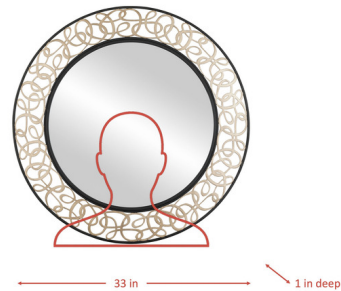

By Varaluz

Description

Inspired by the imaginative and surprising artwork found in century-old Japanese art books, the Scribble Mirror takes things a little more Pop art. Sure to grab your attention in any space, Scribble features free-form curves and captures them in a circular framework to allow them to stand out in an ideal combination of art form and function. Scribble takes on an almost stream of consciousness style where there is no beginning or end, but an infinite flow just like the creativity of the artists that inspired it. This collection is embellished by a silver gold finish applied to the scribbling itself.

Shown in matte black / artifact / mirror

Specifications

COLOR	Mirror
BODY FINISH	Matte Black / Artifact
WATTAGE	N/A
DIMMER	N/A
DIMENSIONS	33"W x 33"H x 1"D
BULB	N/A
COUNTRY OF ORIGIN	Philippines

CLICK TO VIEW PRODUCT