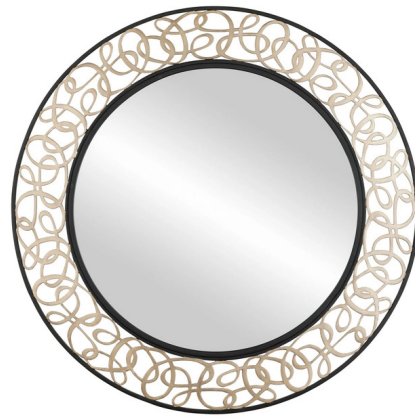

Lightology

lightology.com
866-954-4489
04-24-26

Project: _____

Company: _____

Location: _____ Fixture Type: _____

SPEC #: **VAR1341882**

Approved On: _____ Approved By: _____

Scribble Mirror

By Varaluz

Description

Inspired by the imaginative and surprising artwork found in century-old Japanese art books, the Scribble Mirror takes things a little more Pop art. Sure to grab your attention in any space, Scribble features free-form curves and captures them in a circular framework to allow them to stand out in an ideal combination of art form and function. Scribble takes on an almost stream of consciousness style where there is no beginning or end, but an infinite flow just like the creativity of the artists that inspired it. This collection is embellished by a silver gold finish applied to the scribbling itself.

Shown in matte black / artifact / mirror

Specifications

COLOR	Mirror
BODY FINISH	Matte Black / Artifact
WATTAGE	N/A
DIMMER	N/A
DIMENSIONS	33"W x 33"H x 1"D
BULB	N/A
COUNTRY OF ORIGIN	Philippines

CLICK TO VIEW PRODUCT