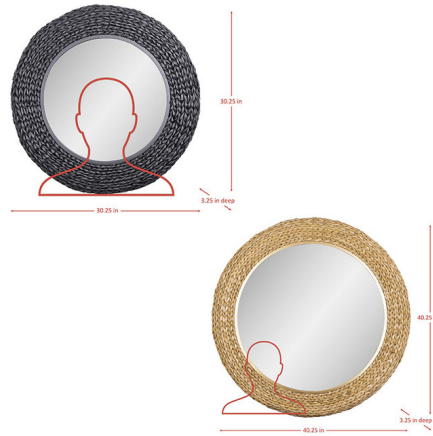

## Athena Round Mirror

By Varaluz

### Description

Crafted with meticulous care, the hand-made Athena Round Mirror is a testament to the artistry of skilled artisans who have woven together two distinct elements - sea grass and recycled steel - to create a unique and visually captivating piece. Inspired by the intricate braids adorning the hair of the Greek goddess Athena, this mirror embodies elegance, strength, and sustainability in perfect harmony.

### Specifications

COLOR	Mirror
BODY FINISH	Natural
WATTAGE	N/A
DIMMER	N/A
DIMENSIONS	30.25"W x 30.25"H x 3.25"D
BULB	N/A
COUNTRY OF ORIGIN	Philippines

Shown in natural / mirror

CLICK TO VIEW PRODUCT

Notes: