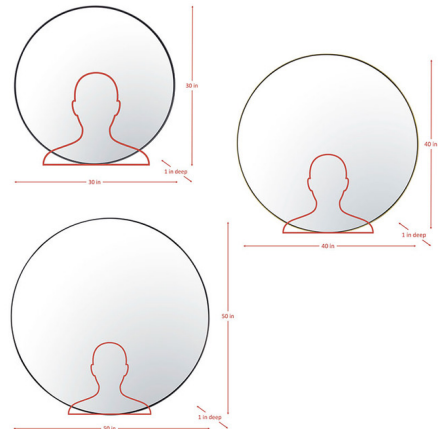

## Tablet Mirror By Varaluz

### Description

A spoonful of sugar may help the medicine go down, but our Tablet Mirror celebrates the humble round form, adding an elegant, thin-edge metal frame. The Tablet is guaranteed to give you good looks at nearly life-size.

Shown in black / mirror

### Specifications

COLOR	Mirror
BODY FINISH	Black
WATTAGE	N/A
DIMMER	N/A
DIMENSIONS	30"W x 30"H x 1"D
BULB	N/A
COUNTRY OF ORIGIN	China

CLICK TO VIEW PRODUCT

Notes: