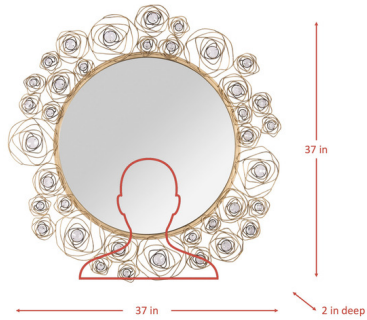

## Ethereal Rose Mirror

By Varaluz

### Description

A rose is a rose is a rose, until of course, it is reimagined by Varaluz in the Ethereal Rose Mirror. Inspired by a drawing that appeared in the Japanese design magazine, Shin-Bijutsukai (New Oceans of Art), Ethereal Rose marries swirling lines of varying thicknesses and irregular curves with a mid-century metal work technique. At the center of each rose is a multi-faceted round optic quality crystal element. The hanging stems and secondary canopy complete the wispy design motif. A Havana Gold hand-painted multi-layered finish features a unique ombre that gets darker with additional antiquing around the crystal centers.

### Specifications

COLOR	Crystal
BODY FINISH	Havana Gold
WATTAGE	N/A
DIMMER	N/A
DIMENSIONS	37"W x 37"H x 2"D
BULB	N/A
COUNTRY OF ORIGIN	Philippines

CLICK TO VIEW PRODUCT

Notes: