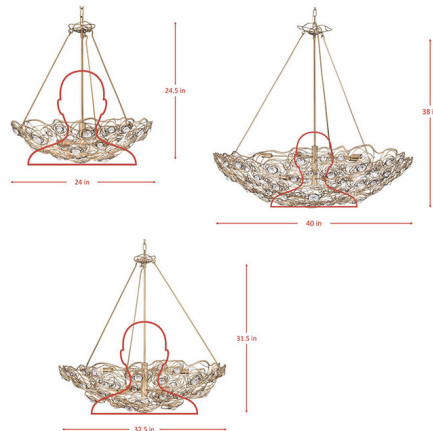

CLICK TO VIEW PRODUCT

Notes: