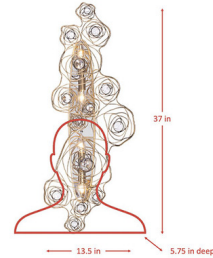

CLICK TO VIEW PRODUCT

Notes: