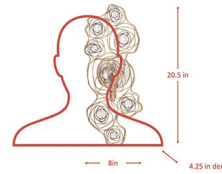

CLICK TO VIEW PRODUCT

Notes: