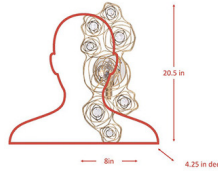

CLICK TO VIEW PRODUCT

Notes: