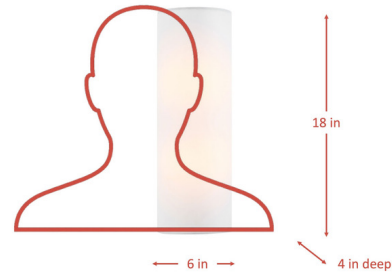

Description

In 1856, pioneering British architect and designer, Owen Jones, literally wrote the book on design in the machine age, *The Grammar of Ornament*. The Patchwork Bathroom Vanity Light is inspired by Jones's seminal work which was lavishly illustrated in vivid chromolithographic color. Patchwork elevates the Greek decorative patterns and color tones featured in his design treatise, to create a cleaner, modern sensibility for the 21st century. Features hand-painted matte black and brass plated accents.

Shown in black / brass / patchwork

Specifications

COLOR	Patchwork
BODY FINISH	Black / Brass
WATTAGE	10W
DIMMER	Standard 120V
DIMENSIONS	6"W x 18"H x 4"D
BULB NOT INCLUDED	2 x B10/Candelabra (E12)/5W/120V LED
COUNTRY OF ORIGIN	China