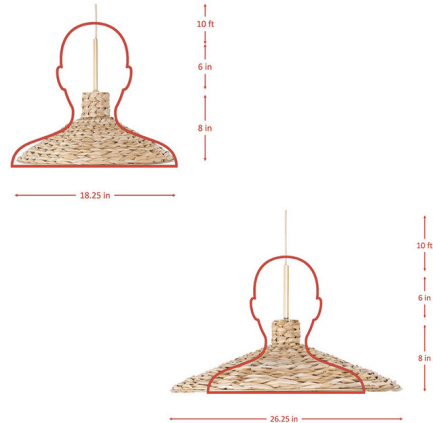

### Specifications

COLOR . . . . . Natural  
BODY FINISH . . . . . French Gold  
WATTAGE . . . . . 12W  
DIMMER . . . . . Standard 120V  
DIMENSIONS . . . . . 18.25"W x 8"H  
BULB NOT INCLUDED . . . . . 1 x A19/Medium (E26)/12W/120V LED  
COUNTRY OF ORIGIN . . . . . Philippines

### Technical Information

PRODUCT DIMENSIONS . . . . . Downrod Included: (1) 6"

Notes:

Shown in french gold / natural

CLICK TO VIEW PRODUCT