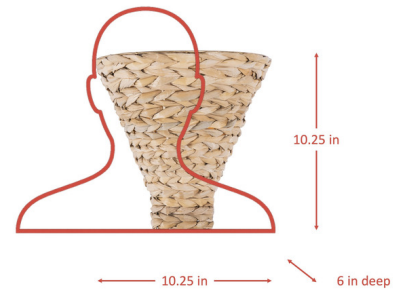

Specifications

COLOR	Natural
BODY FINISH	French Gold
WATTAGE	5W
DIMMER	Standard 120V
DIMENSIONS	10.25"W x 10.25"H x 6"D
BULB NOT INCLUDED	1 x B10/Candelabra (E12)/5W/120V LED
COUNTRY OF ORIGIN	Philippines

CLICK TO VIEW PRODUCT

Notes: