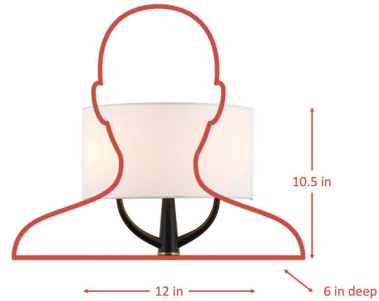

Description

In 1856, pioneering British architect and designer, Owen Jones, literally wrote the book on design in the machine age, *The Grammar of Ornament*. The Patchwork Wall Sconce is inspired by Jones's seminal work which was lavishly illustrated in vivid chromolithographic color. Patchwork elevates the Greek decorative patterns and color tones featured in his design treatise, to create a cleaner, modern sensibility for the 21st century. Features hand-painted matte black and brass plated accents.

Shown in black / brass / white

Specifications

COLOR	White
BODY FINISH	Black / Brass
WATTAGE	10W
DIMMER	Standard 120V
DIMENSIONS	12"W x 10.5"H x 6"D
BULB NOT INCLUDED	2 x B10/Candelabra (E12)/5W/120V LED
COUNTRY OF ORIGIN	China