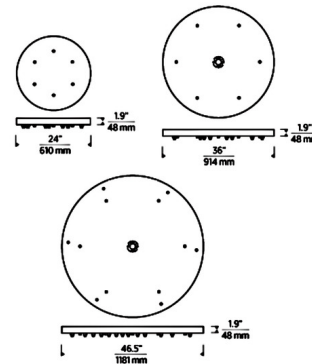

Description

The Round Multiport Canopy creates a unique and custom-made chandelier using the Line-Voltage Round Canopy Port by Visual Comfort. A one-of-a-kind chandelier is as easy as 1-2-3. Simply select your pendants, then select the finish that suits your space, and lastly, install. This canopy mounts to a standard 4 in. junction box with round plaster ring, provided by electrician.

Shown in nightshade black

Specifications

| | | |
|-------------------|-------|------------------|
| COLOR | | N/A |
| BODY FINISH | | Nightshade Black |
| WATTAGE | | N/A |
| DIMMER | | N/A |
| DIMENSIONS | | 24"W x 1.9"H |
| BULB | | N/A |
| COUNTRY OF ORIGIN | | China |