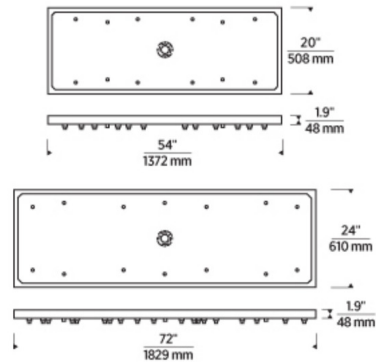

Lightology

lightology.com
866-954-4489
04-05-26

Project: _____

Company: _____

Location: _____ Fixture Type: _____

SPEC #: **TLG1341948**

Approved On: _____ Approved By: _____

Rectangular Multiport Canopy By Visual Comfort Modern

Description

The Rectangular Multiport Canopy creates a unique and custom-made chandelier using this Line-Voltage Round Canopy Port by Visual Comfort. Your one of kind chandelier is as easy as 1-2-3, select your pendants, then select the finish that suits your space and lastly install. This canopy mounts to a standard 4 in. junction box with round plaster ring, provided by electrician.

Shown in hand rubbed antique brass

Specifications

COLOR	N/A
BODY FINISH	Hand Rubbed Antique Brass
WATTAGE	N/A
DIMMER	N/A
DIMENSIONS	54"L x 20"W x 1.9"H
BULB	N/A
COUNTRY OF ORIGIN	China

CLICK TO VIEW PRODUCT

Notes: