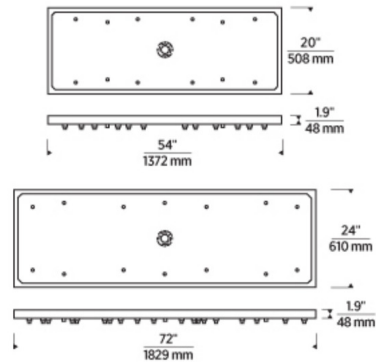

## Rectangular Multiport Canopy By Visual Comfort Modern

### Description

The Rectangular Multiport Canopy creates a unique and custom-made chandelier using this Line-Voltage Round Canopy Port by Visual Comfort. Your one of kind chandelier is as easy as 1-2-3, select your pendants, then select the finish that suits your space and lastly install. This canopy mounts to a standard 4 in. junction box with round plaster ring, provided by electrician.

### Specifications

COLOR	N/A
BODY FINISH	Hand Rubbed Antique Brass
WATTAGE	N/A
DIMMER	N/A
DIMENSIONS	54"L x 20"W x 1.9"H
BULB	N/A
COUNTRY OF ORIGIN	China

CLICK TO VIEW PRODUCT

Notes: