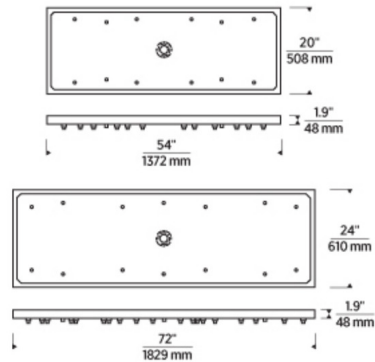

## Rectangular Multiport Canopy By Visual Comfort Modern

### Description

The Rectangular Multiport Canopy creates a unique and custom-made chandelier using this Line-Voltage Round Canopy Port by Visual Comfort. Your one of kind chandelier is as easy as 1-2-3, select your pendants, then select the finish that suits your space and lastly install. This canopy mounts to a standard 4 in. junction box with round plaster ring, provided by electrician.

### Specifications

COLOR	N/A
BODY FINISH	Hand Rubbed Antique Brass
WATTAGE	N/A
DIMMER	N/A
DIMENSIONS	54"L x 20"W x 1.9"H
BULB	N/A
COUNTRY OF ORIGIN	China

CLICK TO VIEW PRODUCT

Notes: