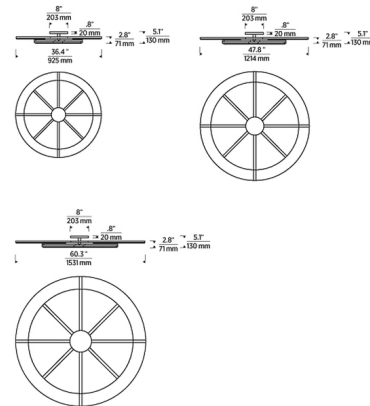

Lightology

lightology.com
866-954-4489
06-30-26

Project: _____
Company: _____
Location: _____ Fixture Type: _____
SPEC #: **TLG1341969**
Approved On: _____ Approved By: _____

Cityscape Ceiling Semi Flush Light

By Visual Comfort Modern

Description

The Cityscape Ceiling Light brings a bold geometric starburst design to your interior space. Straight rods of varying lengths shine with LED strips, creating warm ambient shadows of light across your room. The shades can be rotated to create a lighting experience unique to your space. Dimmable with Triac (Standard), Low Voltage Electronic, or 0-10V dimmers, not included. The Natural Brass is a living finish that will patina and warm over time, enhancing its richness. If the patina becomes uneven or spotty, a brass cleaner can restore the finish.

Specifications

COLOR	Crystal
BODY FINISH	Bronze
WATTAGE	79.2W
DIMMER	Standard 120V
DIMENSIONS	47.8"W x 5.1"H
INTEGRATED LED MODULE	1 x LED/79.2W/120-277V LED
COUNTRY OF ORIGIN	China

Technical Information

LAMP LIFE	50000 hours
COLOR RENDERING	90 CRI
LAMP COLOR	2700K
LUMENS/WATT	48.84
LUMINOUS FLUX	3868 lumens

Shown in bronze / crystal

CLICK TO VIEW PRODUCT

Notes: