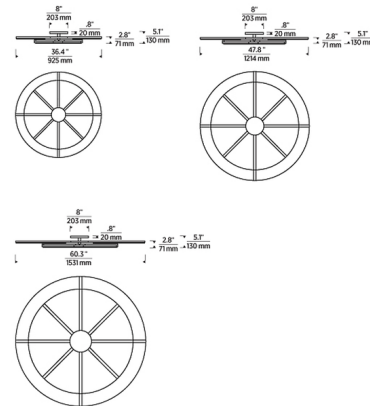

Lightology

lightology.com
866-954-4489
04-22-26

Project: _____

Company: _____

Location: _____ Fixture Type: _____

SPEC #: **TLG1341969**

Approved On: _____ Approved By: _____

Cityscape Ceiling Semi Flush Light

By Visual Comfort Modern

Description

The Cityscape Ceiling Light brings a bold geometric starburst design to your interior space. Straight rods of varying lengths shine with LED strips, creating warm ambient shadows of light across your room. The shades can be rotated to create a lighting experience unique to your space. Dimmable with Triac (Standard), Low Voltage Electronic, or 0-10V dimmers, not included. The Natural Brass is a living finish that will patina and warm over time, enhancing its richness. If the patina becomes uneven or spotty, a brass cleaner can restore the finish.

Specifications

COLOR	Crystal
BODY FINISH	Bronze
WATTAGE	79.2W
DIMMER	Standard 120V
DIMENSIONS	47.8"W x 5.1"H
INTEGRATED LED MODULE	1 x LED/79.2W/120-277V LED
COUNTRY OF ORIGIN	China

Technical Information

LAMP LIFE	50000 hours
COLOR RENDERING	90 CRI
LAMP COLOR	2700K
LUMENS/WATT	48.84
LUMINOUS FLUX	3868 lumens

Shown in bronze / crystal

CLICK TO VIEW PRODUCT

Notes: