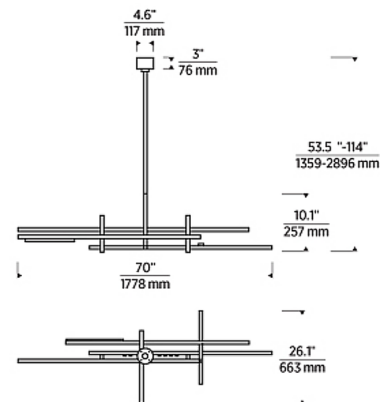

Specifications

COLOR	Crystal
BODY FINISH	Hand Rubbed Antique Brass
WATTAGE	38.1W
DIMMER	Standard 120V
DIMENSIONS	70"L x 26.1"W x 10.1"H
INTEGRATED LED MODULE	1 x LED/38.1W/120-277V LED
COUNTRY OF ORIGIN	China

Technical Information

LAMP LIFE	50000 hours
COLOR RENDERING	90 CRI
LAMP COLOR	2700K
LUMENS/WATT	43.31
LUMINOUS FLUX	1650 lumens

Shown in hand rubbed antique brass / crystal

CLICK TO VIEW PRODUCT

Notes: