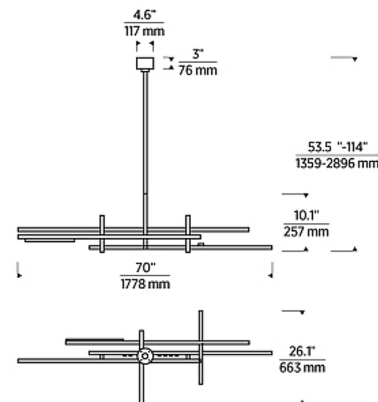

Specifications

COLOR	Crystal
BODY FINISH	Hand Rubbed Antique Brass
WATTAGE	38.1W
DIMMER	Standard 120V
DIMENSIONS	70"L x 26.1"W x 10.1"H
INTEGRATED LED MODULE	1 x LED/38.1W/120-277V LED
COUNTRY OF ORIGIN	China

Technical Information

LAMP LIFE	50000 hours
COLOR RENDERING	90 CRI
LAMP COLOR	2700K
LUMENS/WATT	43.31
LUMINOUS FLUX	1650 lumens

Shown in hand rubbed antique brass / crystal

CLICK TO VIEW PRODUCT

Notes: