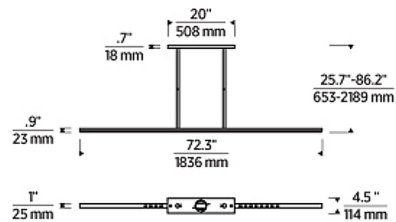

CLICK TO VIEW PRODUCT

Notes: