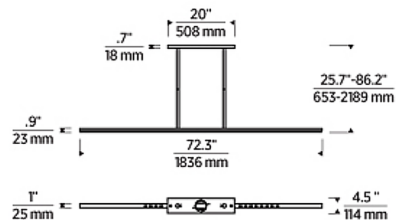

CLICK TO VIEW PRODUCT

Notes: