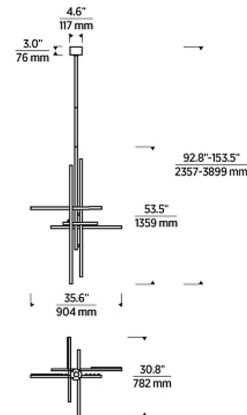

Specifications

COLOR	Crystal
BODY FINISH	Hand Rubbed Antique Brass
WATTAGE	47.5W
DIMMER	Standard 120V
DIMENSIONS	35.6"W x 53.5"H x 30.8"D
INTEGRATED LED MODULE	1 x LED/47.5W/120-277V LED
COUNTRY OF ORIGIN	China

Technical Information

LAMP LIFE	50000 hours
COLOR RENDERING	90 CRI
LAMP COLOR	2700K
LUMENS/WATT	62.29
LUMINOUS FLUX	2959 lumens

Shown in hand rubbed antique brass / crystal

CLICK TO VIEW PRODUCT

Notes: