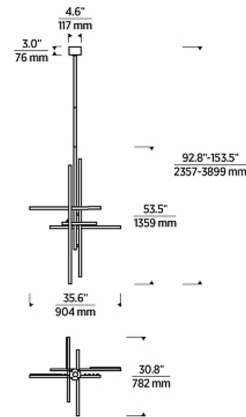

Specifications

COLOR	Crystal
BODY FINISH	Hand Rubbed Antique Brass
WATTAGE	47.5W
DIMMER	Standard 120V
DIMENSIONS	35.6"W x 53.5"H x 30.8"D
INTEGRATED LED MODULE	1 x LED/47.5W/120-277V LED
COUNTRY OF ORIGIN	China

Technical Information

LAMP LIFE	50000 hours
COLOR RENDERING	90 CRI
LAMP COLOR	2700K
LUMENS/WATT	62.29
LUMINOUS FLUX	2959 lumens

Shown in hand rubbed antique brass / crystal

CLICK TO VIEW PRODUCT

Notes: