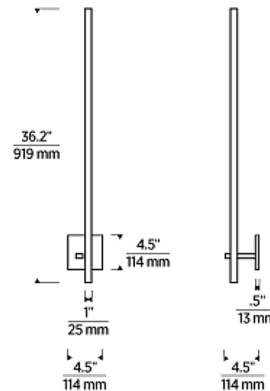

Specifications

COLOR	Crystal
BODY FINISH	Bronze
WATTAGE	16.6W
DIMMER	Standard 120V
DIMENSIONS	4.5"W x 36.2"H x 4.5"D
INTEGRATED LED MODULE	1 x LED/16.6W/120-277V LED
COUNTRY OF ORIGIN	China

Technical Information

LAMP LIFE	50000 hours
COLOR RENDERING	90 CRI
LAMP COLOR	2700K
LUMENS/WATT	51.69
LUMINOUS FLUX	858 lumens

Shown in bronze / crystal

CLICK TO VIEW PRODUCT

Notes: