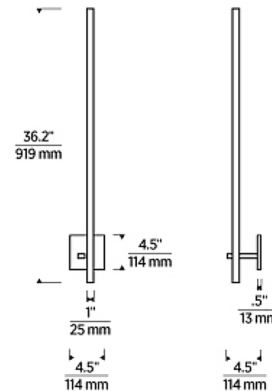

Lightology

lightology.com
866-954-4489
04-06-26

Project: _____
Company: _____
Location: _____ Fixture Type: _____
SPEC #: **TLG1341983**
Approved On: _____ Approved By: _____

Cityscape Wall Sconce

By Visual Comfort Modern

Description

The Cityscape Wall Sconce embodies modern simplicity with its slim, minimal profile. The sleek vertical rod design enhances your space and its integrated LED light provides warm illumination across your room. The rod can be rotated to aim the light outward or toward the wall. Dimmable with Triac (Standard), Low Voltage Electronic, or 0-10V dimmers, not included. The Natural Brass is a living finish that will patina and warm over time, enhancing its richness. If the patina becomes uneven or spotty, a brass cleaner can restore the finish.

Specifications

COLOR	Crystal
BODY FINISH	Bronze
WATTAGE	16.6W
DIMMER	Standard 120V
DIMENSIONS	4.5"W x 36.2"H x 4.5"D
INTEGRATED LED MODULE	1 x LED/16.6W/120-277V LED
COUNTRY OF ORIGIN	China

Technical Information

LAMP LIFE	50000 hours
COLOR RENDERING	90 CRI
LAMP COLOR	2700K
LUMENS/WATT	51.69
LUMINOUS FLUX	858 lumens

Shown in bronze / crystal

CLICK TO VIEW PRODUCT

Notes: