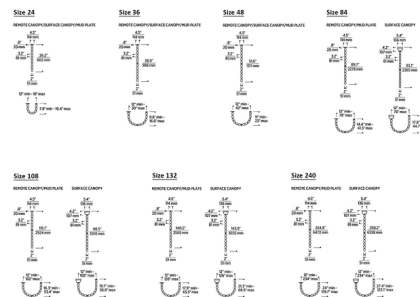

Description

The Collier Alabaster Pendant Chandelier exudes luxury and sophistication. Natural alabaster stone shades are linked together and brilliantly illuminated by integrated LEDs, creating a beautiful strand of light that can be hung straight down in pendant form or draped between two mounting points. Interweave individual strands to create a stunning, dramatic light sculpture in your residential or commercial space. Sloped ceiling to 45 degrees. This item is made of natural brass, a living finish that will patina and warm over time, enhancing its richness. If the patina becomes uneven or spotty, a brass cleaner can restore the finish. Depending on fixture size, various driver and voltage options are available: Sizes 24, 36, and 48: Junction Box Driver: Includes a driver to be installed in the junction box. 120V: TRIAC or ELV dimmable. 277V: 0-10V dimmable. 120-277V: TRIAC, ELV, or 0-10V dimmable. Sizes 84, 108, 132, 240, and 480: Remote Driver, 120V: Includes a driver to be installed in an accessible remote location. TRIAC or ELV dimmable. Remote Driver, 277V: Includes a driver to be installed in an accessible remote location. 0-10V dimmable. Surface Driver, 120-277V: Includes a driver to be installed in the canopy. TRIAC or ELV dimmable. The remote and junction box driver options offer a minimal ceiling look due to the low-profile canopy. For the most minimal appearance, the optional mud-in canopy kit (sold separately) can be used with a remote or junction box driver option. Note: The size 240 and 480 chandeliers require a junction box rated for fixtures weighing over 50 pounds.

Specifications

COLOR Alabaster
 BODY FINISH Bronze
 WATTAGE 16.4W
 DIMMER Low Voltage Electronic
 DIMENSIONS 2"W x 51.6"H
 INTEGRATED LED MODULE 1 x LED/16.4W/120V LED
 COUNTRY OF ORIGIN China

Technical Information

LAMP LIFE 50000 hours
 COLOR RENDERING 90 CRI
 LAMP COLOR 2700K
 LUMENS/WATT 55.12
 LUMINOUS FLUX 904 lumens

Shown in bronze / alabaster

CLICK TO VIEW PRODUCT

Notes: