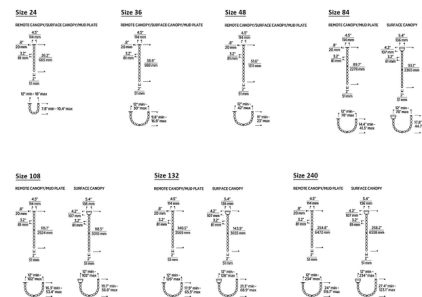

Description

The Collier Alabaster Pendant Chandelier exudes luxury and sophistication. Natural alabaster stone shades are linked together and brilliantly illuminated by integrated LEDs, creating a beautiful strand of light that can be hung straight down in pendant form or draped between two mounting points. Interweave individual strands to create a stunning, dramatic light sculpture in your residential or commercial space. Sloped ceiling to 45 degrees. This item is made of natural brass, a living finish that will patina and warm over time, enhancing its richness. If the patina becomes uneven or spotty, a brass cleaner can restore the finish. Depending on fixture size, various driver and voltage options are available: Sizes 24, 36, and 48: Junction Box Driver: Includes a driver to be installed in the junction box. 120V: TRIAC or ELV dimmable. 277V: 0-10V dimmable. 120-277V: TRIAC, ELV, or 0-10V dimmable. Sizes 84, 108, 132, 240, and 480: Remote Driver, 120V: Includes a driver to be installed in an accessible remote location. TRIAC or ELV dimmable. Remote Driver, 277V: Includes a driver to be installed in an accessible remote location. 0-10V dimmable. Surface Driver, 120-277V: Includes a driver to be installed in the canopy. TRIAC or ELV dimmable. The remote and junction box driver options offer a minimal ceiling look due to the low-profile canopy. For the most minimal appearance, the optional mud-in canopy kit (sold separately) can be used with a remote or junction box driver option. Note: The size 240 and 480 chandeliers require a junction box rated for fixtures weighing over 50 pounds.

Specifications

COLOR Alabaster
 BODY FINISH Bronze
 WATTAGE 16.4W
 DIMMER Low Voltage Electronic
 DIMENSIONS 2"W x 51.6"H
 INTEGRATED LED MODULE 1 x LED/16.4W/120V LED
 COUNTRY OF ORIGIN China

Technical Information

LAMP LIFE 50000 hours
 COLOR RENDERING 90 CRI
 LAMP COLOR 2700K
 LUMENS/WATT 55.12
 LUMINOUS FLUX 904 lumens

Shown in bronze / alabaster

CLICK TO VIEW PRODUCT

Notes: