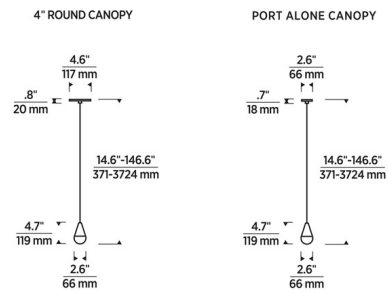

Specifications

COLOR	Alabaster
BODY FINISH	Nightshade Black
WATTAGE	4.3W
DIMMER	Low Voltage Electronic
DIMENSIONS	2.6"W x 4.7"H
INTEGRATED LED MODULE	1 x LED/4.3W/120-277V LED
COUNTRY OF ORIGIN	China

Technical Information

PRODUCT DIMENSIONS	Adjustable Cable Length: 144"
LAMP LIFE	50000 hours
COLOR RENDERING	90 CRI
LAMP COLOR	3000K
LUMENS/WATT	80.00
LUMINOUS FLUX	344 lumens

Shown in nightshade black / alabaster

CLICK TO VIEW PRODUCT