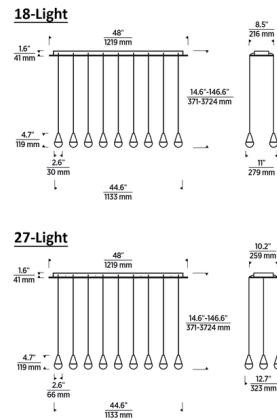

Specifications

COLOR Alabaster
 BODY FINISH Nightshade Black
 WATTAGE 77.4W
 DIMMER Low Voltage Electronic
 DIMENSIONS 44.6"L x 8.5"W x 4.7"H
 INTEGRATED LED MODULE 18 x LED/4.3W/120V LED
 COUNTRY OF ORIGIN China

Technical Information

PRODUCT DIMENSIONS Min/Max Adjustable Height: 14.6" - 146.6"
 LAMP LIFE 50000 hours
 COLOR RENDERING 90 CRI
 LAMP COLOR 3000K
 LUMENS/WATT 1,440.00
 LUMINOUS FLUX 6192 lumens

Shown in nightshade black / alabaster