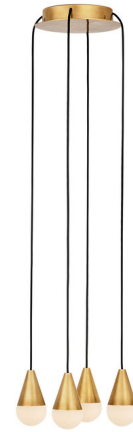

Lightology

lightology.com
866-954-4489
07-01-26

Project: _____
Company: _____
Location: _____ Fixture Type: _____
SPEC #: **TLG1342146**
Approved On: _____ Approved By: _____

Cupola Alabaster Round Multi Light Chandelier By Visual Comfort Modern

Description

The Cupola Alabaster Round Multi Light Chandelier is a modern suspension of lights that brilliantly illuminate your space while minimizing glare. Each light is a clear rounded Alabaster diffuser topped with a metal cone, forming an elegant teardrop silhouette. The lights can be hung at a uniform level or staggered in height for a dramatic effect. Place this fixture in a living room or over a dining table to make a striking contemporary statement. Plugs are included to cover any unused canopy ports. 120V: TRIAC and ELV dimmable. 277V: 0-10V dimmable.

Shown in hand rubbed antique brass / alabaster

Specifications

COLOR	Alabaster
BODY FINISH	Hand Rubbed Antique Brass
WATTAGE	17.2W
DIMMER	Low Voltage Electronic
DIMENSIONS	10.5"W x 4.7"H
INTEGRATED LED MODULE	4 x LED/4.3W/120-277V LED
COUNTRY OF ORIGIN	China

Technical Information

PRODUCT DIMENSIONS	Adjustable Cable Lengths: 144"
LAMP LIFE	50000 hours
COLOR RENDERING	90 CRI
LAMP COLOR	3000K
LUMENS/WATT	320.00
LUMINOUS FLUX	1376 lumens

CLICK TO VIEW PRODUCT

Notes: