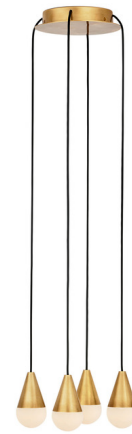

Lightology

lightology.com
866-954-4489
04-25-26

Project: _____

Company: _____

Location: _____ Fixture Type: _____

SPEC #: **TLG1342146**

Approved On: _____ Approved By: _____

Cupola Alabaster Round Multi Light Chandelier By Visual Comfort Modern

Description

The Cupola Alabaster Round Multi Light Chandelier is a modern suspension of lights that brilliantly illuminate your space while minimizing glare. Each light is a clear rounded Alabaster diffuser topped with a metal cone, forming an elegant teardrop silhouette. The lights can be hung at a uniform level or staggered in height for a dramatic effect. Place this fixture in a living room or over a dining table to make a striking contemporary statement. Plugs are included to cover any unused canopy ports. 120V: TRIAC and ELV dimmable. 277V: 0-10V dimmable.

Shown in hand rubbed antique brass / alabaster

Specifications

COLOR Alabaster
BODY FINISH Hand Rubbed Antique Brass
WATTAGE 17.2W
DIMMER Low Voltage Electronic
DIMENSIONS 10.5"W x 4.7"H
INTEGRATED LED MODULE 4 x LED/4.3W/120-277V LED
COUNTRY OF ORIGIN China

Technical Information

PRODUCT DIMENSIONS Adjustable Cable Lengths: 144"
LAMP LIFE 50000 hours
COLOR RENDERING 90 CRI
LAMP COLOR 3000K
LUMENS/WATT 320.00
LUMINOUS FLUX 1376 lumens

CLICK TO VIEW PRODUCT

Notes: