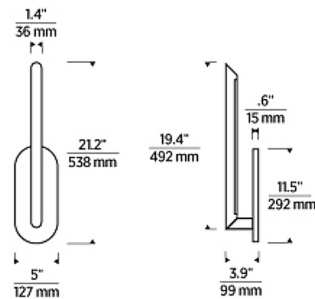

CLICK TO VIEW PRODUCT

Notes: