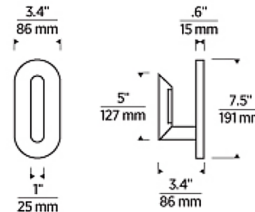

By Visual Comfort Modern

Description

A nod to postmodern design, the Fielle Small Wall Sconce incorporates clean geometries to form a distinctive, minimalist profile. Its integrated LED module emits a glow towards the wall, providing warm indirect lighting suitable for contemporary bedrooms, living rooms, and hallways. TRIAC and ELV dimmable: Note: Requires a 2 x 4 inch junction box.

Shown in soft white

Specifications

COLOR	N/A
BODY FINISH	Soft White
WATTAGE	8.7W
DIMMER	Low Voltage Electronic
DIMENSIONS	3.4"W x 7.5"H x 3.4"D
INTEGRATED LED MODULE	1x LED/8.7W/120V LED
COUNTRY OF ORIGIN	China