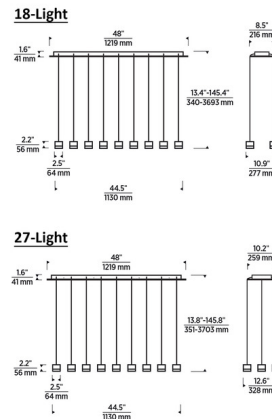

Specifications

COLOR Alabaster
 BODY FINISH Hand Rubbed Antique Brass
 WATTAGE 77.4W
 DIMMER Low Voltage Electronic
 DIMENSIONS 44.5"L x 10.9"W x 2.2"H
 INTEGRATED LED MODULE 18 x LED/4.3W/120V LED
 COUNTRY OF ORIGIN China

Technical Information

PRODUCT DIMENSIONS Adjustable Cable Lengths: 108"
 LAMP LIFE 50000 hours
 COLOR RENDERING 90 CRI
 LAMP COLOR 3000K
 LUMENS/WATT 1,251.63
 LUMINOUS FLUX 5382 lumens

Shown in hand rubbed antique brass / alabaster