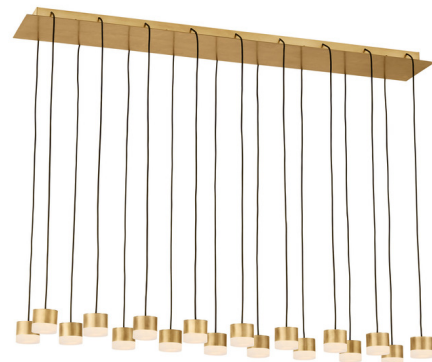

Lightology

lightology.com
866-954-4489
04-25-26

Project: _____
 Company: _____
 Location: _____ Fixture Type: _____
 SPEC #: **TLG1342170**
 Approved On: _____ Approved By: _____

Gable Alabaster Linear Chandelier

By Visual Comfort Modern

Description

The Gable Alabaster Linear Chandelier is a dazzling suspension of compact canister shaped lights with Alabaster diffusers, brilliantly illuminating your space while minimizing glare. Hang the lights at a uniform height or stagger them for a dramatic effect. The Gable is the perfect contemporary statement piece for a living room or dining area. 120V: TRIAC and ELV dimmable. 277V: 0-10V dimmable. Plugs are included to cover any unused canopy ports. Can be installed on a sloped ceiling up to 45 degrees when swag hooks, sold elsewhere, are used.

Specifications

COLOR Alabaster
 BODY FINISH Hand Rubbed Antique Brass
 WATTAGE 77.4W
 DIMMER Low Voltage Electronic
 DIMENSIONS 44.5"L x 10.9"W x 2.2"H
 INTEGRATED LED MODULE 18 x LED/4.3W/120V LED
 COUNTRY OF ORIGIN China

Technical Information

PRODUCT DIMENSIONS Adjustable Cable Lengths: 108"
 LAMP LIFE 50000 hours
 COLOR RENDERING 90 CRI
 LAMP COLOR 3000K
 LUMENS/WATT 1,251.63
 LUMINOUS FLUX 5382 lumens

Shown in hand rubbed antique brass / alabaster