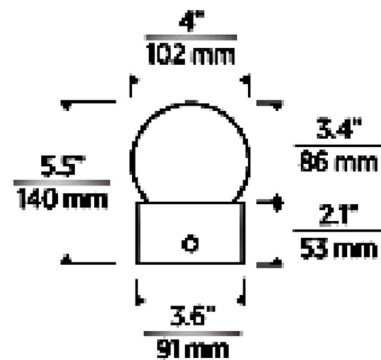

Specifications

COLOR Alabaster
BODY FINISH Hand Rubbed Antique Brass
WATTAGE 2.2W
DIMMER Included
DIMENSIONS 4"W x 5.5"H
INTEGRATED LED MODULE 1 x LED/2.2W/120V LED
COUNTRY OF ORIGIN China

Technical Information

PRODUCT DIMENSIONS USB C Cable: 72"
LAMP LIFE 50000 hours
COLOR RENDERING 90 CRI
LAMP COLOR 2700K
LUMENS/WATT 106.36
LUMINOUS FLUX 234 lumens

Shown in hand rubbed antique brass / alabaster

CLICK TO VIEW PRODUCT