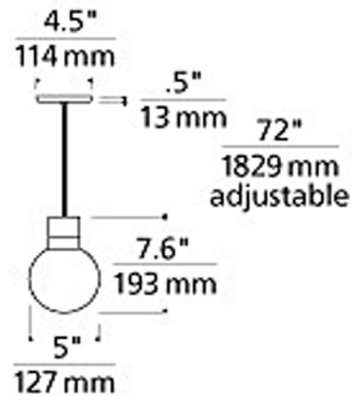

Specifications

COLOR	Black Cord
BODY FINISH	Black
WATTAGE	9W
DIMMER	Low Voltage Electronic
DIMENSIONS	5"W x 7.6"H
INTEGRATED LED MODULE	1 x LED/9W/120V LED
COUNTRY OF ORIGIN	China

Technical Information

LAMP LIFE	50000 hours
COLOR RENDERING	90 CRI
LAMP COLOR	3000K
LUMENS/WATT	13.11
LUMINOUS FLUX	118 lumens

Shown in black / black cord

CLICK TO VIEW PRODUCT

Notes: