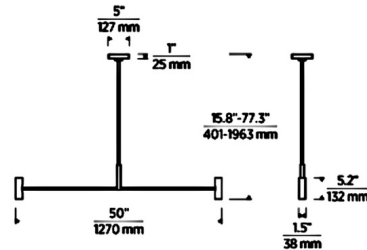

CLICK TO VIEW PRODUCT

Notes: