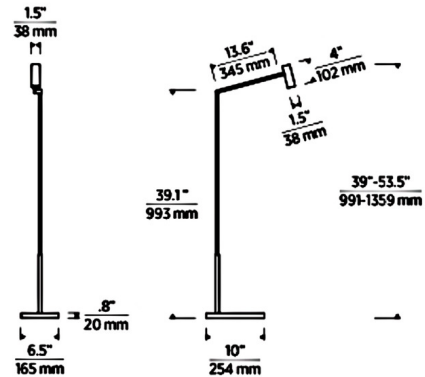

Shown in nightshade black

CLICK TO VIEW PRODUCT

Notes: