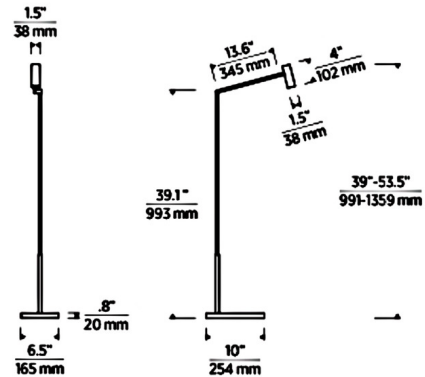

### Specifications

COLOR	N/A
BODY FINISH	Nightshade Black
WATTAGE	9W
DIMMER	Included
DIMENSIONS	6.5"W x 53.5"H x 10"D
INTEGRATED LED MODULE	1 x LED/9W/120V LED
COUNTRY OF ORIGIN	China

### Technical Information

PRODUCT DIMENSIONS	Cord: 96"
LAMP LIFE	50000 hours
COLOR RENDERING	90 CRI
LAMP COLOR	3000K
LUMENS/WATT	34.44
LUMINOUS FLUX	310 lumens

Shown in nightshade black

CLICK TO VIEW PRODUCT