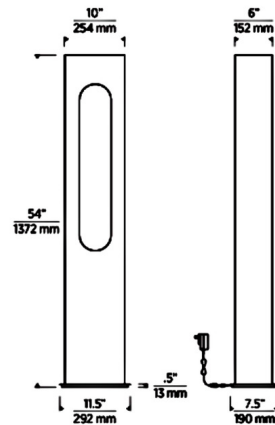

Lightology

lightology.com
866-954-4489
05-24-26

Project: _____

Company: _____

Location: _____ Fixture Type: _____

SPEC #: **TLG1342278**

Approved On: _____ Approved By: _____

Shielded Floor Lamp By Visual Comfort Modern

Description

The Shielded Floor Lamp brings a clean, industrial look to your interior space. The sandblasted bent sheet of metal reflects light to create a warm, modest glow. This bold simplicity will blend into a variety of styles. Built-in three way dimmer is located on the body.

Specifications

COLOR	N/A
BODY FINISH	Bronze
WATTAGE	21W
DIMMER	Included
DIMENSIONS	11.5"W x 54"H x 7.5"D
INTEGRATED LED MODULE	1 x LED/21W/120V LED
COUNTRY OF ORIGIN	China

Technical Information

LAMP LIFE	50000 hours
COLOR RENDERING	90 CRI
LAMP COLOR	2700K
LUMENS/WATT	9.05
LUMINOUS FLUX	190 lumens

Shown in bronze

CLICK TO VIEW PRODUCT

Notes: