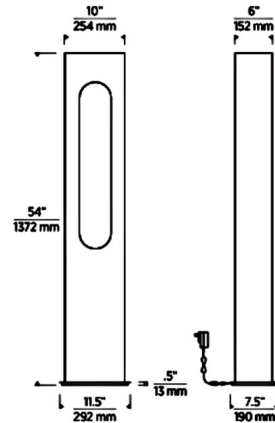

Specifications

COLOR N/A
BODY FINISH Hand Rubbed Antique Brass
WATTAGE 21W
DIMMER Included
DIMENSIONS 11.5"W x 54"H x 7.5"D
INTEGRATED LED MODULE 1 x LED/21W/120V LED
COUNTRY OF ORIGIN China

Technical Information

PRODUCT DIMENSIONS Cord: 96"
LAMP LIFE 50000 hours
COLOR RENDERING 90 CRI
LAMP COLOR 2700K
LUMENS/WATT 9.05
LUMINOUS FLUX 190 lumens

Shown in hand rubbed antique brass

CLICK TO VIEW PRODUCT

Notes: